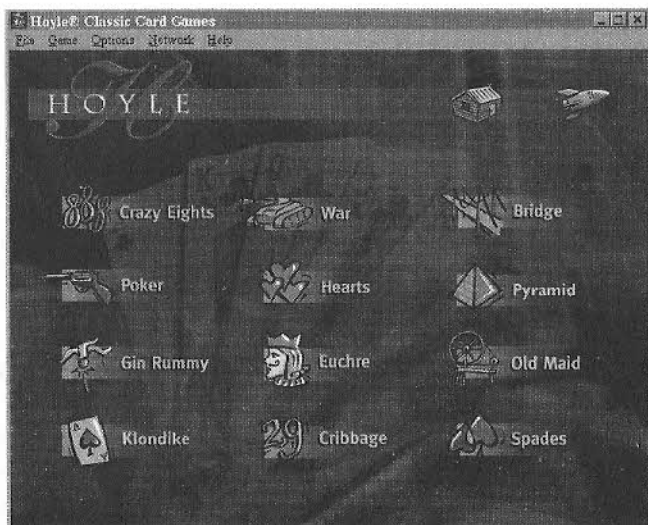

Thank you for buying **Hoyle Classic Card Games**, and welcome to our guide to card-game history! It's our goal to deepen your appreciation of the games you love to play, and maybe surprise you with the odd twists and turns these games have taken through the centuries. **Hoyle Classic Card Games** represents the most advanced computer technology with its beautiful graphics and engaging gameplay, but the games themselves belong to history.

What you *won't* find in these pages is an explanation of how to use the **Hoyle Classic Card Games** interface. You'll find everything you need to know to play any of the Hoyle card games on the CD itself, in the Help file. Sure, in this book we do include the rules for each game, but you probably knew those already (these are, after all, the classics!). The rules are also available in Help, of course.

If you've enjoyed these timeless pastimes, we hope you'll also check out **Hoyle Classic Board Games**, which includes 10 all-time favorites: Backgammon, Battling Ships, Checkers, Chess, Chinese Checkers, Dominoes, Pachisi, Snakes & Ladders, Yacht, and Zen Bones. (We've even thrown in two surprise card games!) You'll find the same breathtaking graphics in **Hoyle Classic Board Games**, as well as the same challenging gameplay and easy-to-use interface. Ask for it at your local software dealer, or call us directly at (800)757-7707 (Monday through Saturday 7am to 11pm CST, Sunday 8am to 9pm CST).

—Steven Bryan Bieler

The Hoyle Classic Card Games Team

Stephen Van Horn . . . . . Producer
Jim Love . . . . . Designer
Earl Malmrose . . . . . Lead Engineer
Kyle Shepard . . . . . Art Director

Michael Katz . . . . . Senior Software Engineer
John Gilmore . . . . . Senior Software Engineer
Frank T. Hollander . . . . . Senior Software Engineer
Paul Horn . . . . . Software Engineer
Mark Hirayama . . . . . Software Engineer

Julian Love . . . . . Lead 3D Animator
Rabih AbouJaoudé . . . . . Senior Artist - 3D Illustrator
Max Braun . . . . . 3D Modeler

Heather Ivy . . . . . Senior Artist - 2D Illustrator
Gayle Rowbotham . . . . . Artist - 2D Illustrator
Robert Sanchez . . . . . Artist - 2D Illustrator

Evan Schiller . . . . . Composer
Dennis Ham . . . . . Sound Engineer
Robert Jerauld . . . . . Production Coordinator
Robert Davidson . . . . . Lip-synching
Pat Merrick . . . . . Lip-synching
Michael Caviezel . . . . . Sound Editing

Beth Quintana . . . . . Corporate Products Certification
Gary Stevens . . . . . Quality Assurance Manager
Erinn Hamilton . . . . . QA Engineer
Julie Bazuzi . . . . . QA Analyst
Colleen Halvorson . . . . . QA Analyst
Erik Johnson . . . . . QA Analyst
David Lee . . . . . QA Analyst
Cade Myers . . . . . QA Analyst

Steven Bryan Bieler . . . . . Writer & Editor
Nancy Matthew . . . . . Technical Writer
Beth Demetrescu . . . . . Copy Editor
K. Chapman Love . . . . . Book Designer
Allan Batchelder . . . . . Scriptwriter
Jeff Hoyt . . . . . Scriptwriter
Rodney Sherwood . . . . . Scriptwriter

Barb Schwabe . . . . . Brand Manager
John Friederich . . . . . Assistant Brand Manager