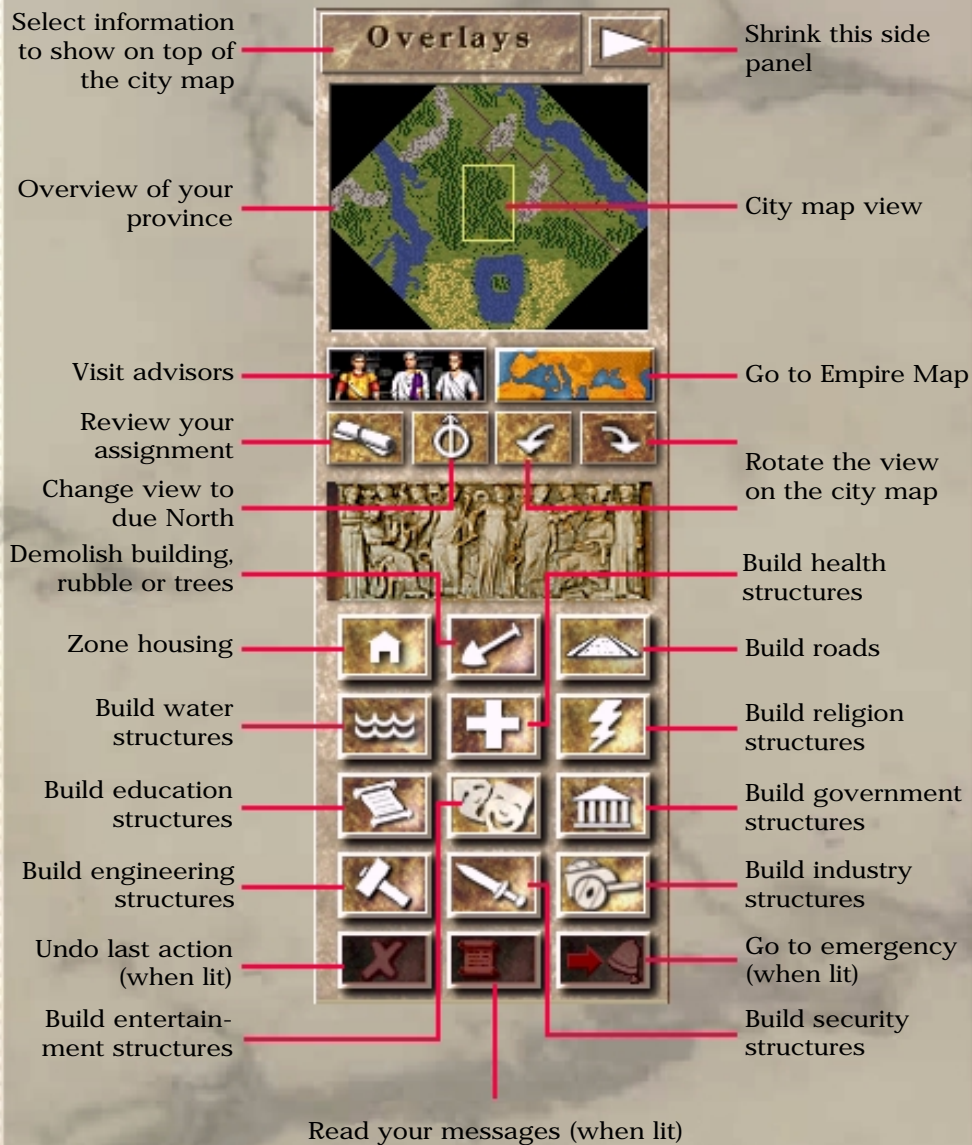

# THE TOOLS OF EMPIRE

CAESAR III

7055820

# MEET THE NEIGHBORS...

Immigrant  
or Emigrant

Plebeian

Patrician

Cart pusher

Homeless  
person

Unemployed  
person

Rioter

Prefect

Engineer

Granary boy

Market buyer  
or seller

Priest

Tax collector

Teacher

School child

Bath-house  
worker

Doctor

Barber

Lion Tamer

Actor

Gladiator

Missionary