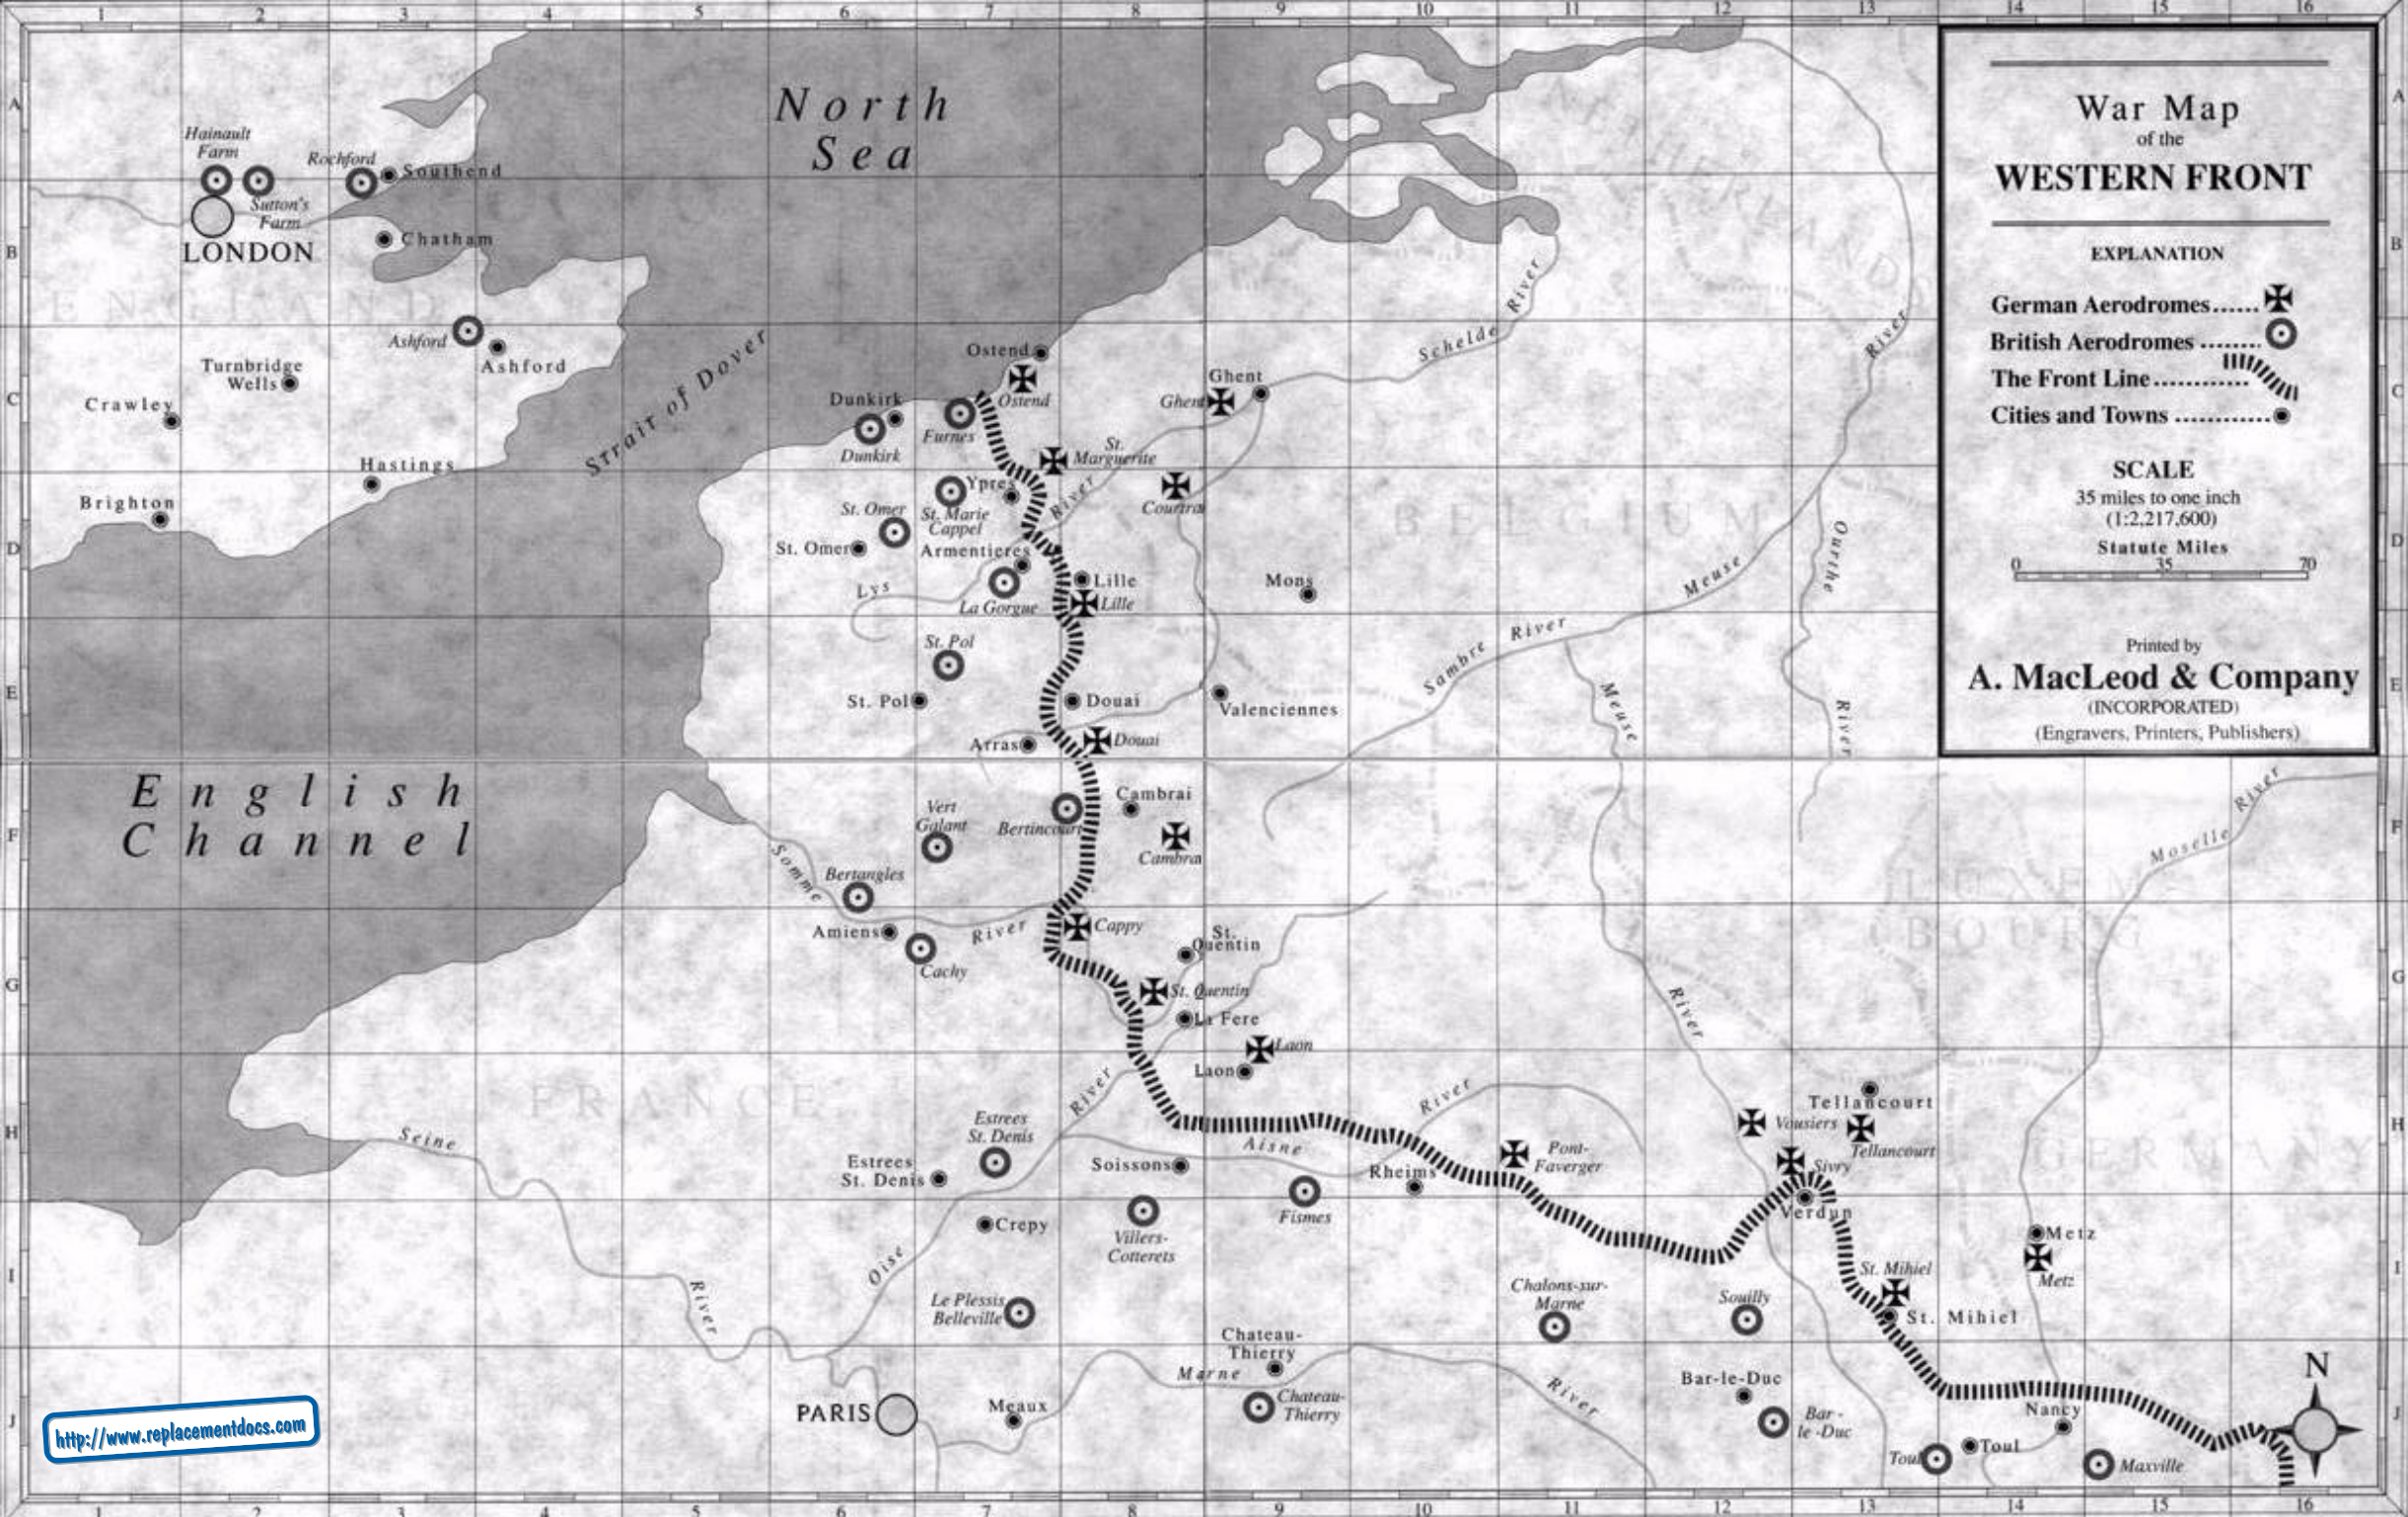

War Map of the WESTERN FRONT

EXPLANATION

- German Aerodromes ✝
- British Aerodromes ⦿
- The Front Line ————
- Cities and Towns ●

SCALE

35 miles to one inch
(1:2,217,600)

Statute Miles

Printed by
A. MacLeod & Company
(INCORPORATED)
(Engravers, Printers, Publishers)